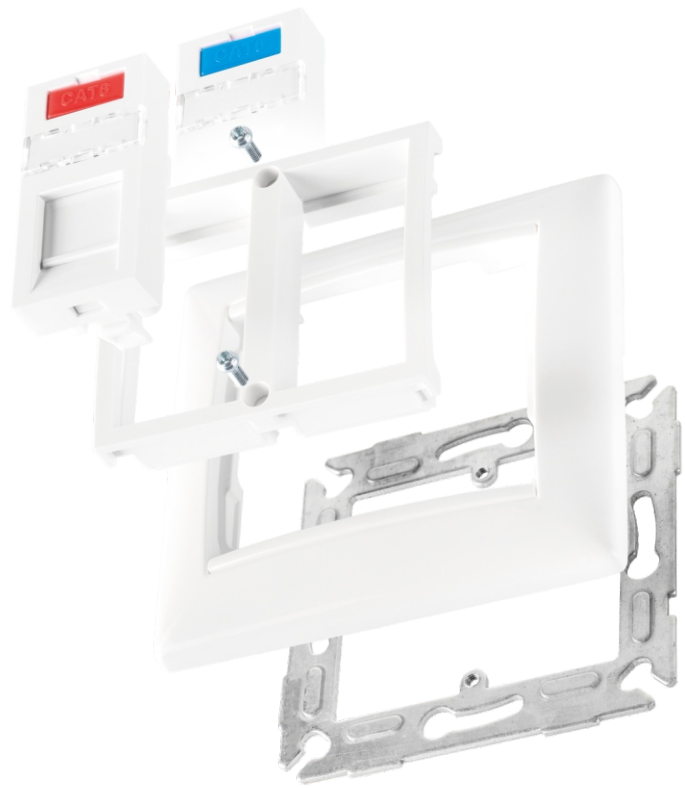

NMC-PV2MH-WT

Valena 2  
22,5x45

NIKOMAX c  
Mosaic

Keystone

Mosaic 45 22,5  
NIKOMAX NMC-PV2MH-WT  
Mosaic

keystone

- 60

\* Mosaic 22,5 45

Valena

	1
	1
	2
	2

	NMC-PV2MH-WT		
	2		
	UL94V-0		
	72 72 12		
	:		
	1		
	-40 to +70 ° C.	0 to +50 ° C.	-10 to +60 ° C
	-		
	Mosaic 45x22,5		

	, 3	,	-		,	
NMC-PV2MH-WT						

Mosaic 22,5x45 , 1 : NMC-PM1P-PH-WT